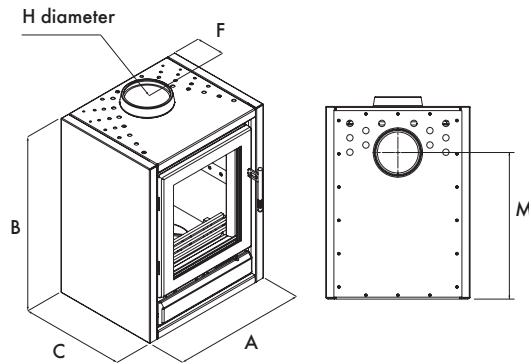

STAINLESS STEEL TOOL HOLDER FOR RIVA CASSETTES AND FREESTANDING STOVES

A handy place to hold both your ash pan tool and door opening tool, the optional tool holder can be either hearth or wall mounted and, being crafted from high grade stainless steel, is the perfect complement to the contemporary styling of the Riva Cassette and Stove ranges.

RIVA FREESTANDING

TECHNICAL INFORMATION

RIVA FREESTANDING

RIVA FREESTANDING DIMENSIONS*

(all dimensions in mm)	Riva F40 Freestanding	Riva F66 Freestanding	Riva F76 Freestanding
A	451	698	788
B	602	602	663
B (with plinth)	-	-	-
C	355	405	409
D	-	-	-
E	119	153	145
F	-	-	-
G	-	-	-
H ø	128	153	153
J	-	-	-
K	-	-	-
M	458	442	480
M (with plinth)	-	-	-
Flame Viewing Area (w x h)	268 x 322	503 x 325	590 x 375
Weight	82kg	100kg	125kg