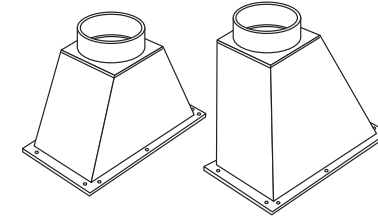

FLUE GATHERERS

Aid installation by allowing Riva Open Convector Fires to be connected to 200mm enamelled twin-wall or flexible insulated flue pipe. Available in standard (central outlet) or offset versions to suit site conditions.

RIVA OPEN FRAME DIMENSIONS

Product Code	Description	Height (mm)	Width (mm)
Traditional Frames			
8633/BS	Profil 16	595	489
8674/BS	Profil 16L	545	489
8635/BS	Profil 22	655	639
8636/BS	Profil 22L	595	639
8637/BS	Profil 24	655	689
8638/BS	Profil 24L	595	689
8639/BS	Profil 26	655	739
8640/BS	Profil 26L	595	739
8626/BS	Profil 28	655	789
Arts Frame			
8700	Arts 16	595	481
Contemporary Frames			
8730	Rectangular 16	637	850
8732	Rectangular 22	700	1280
8736	Rectangular 26	720	1380
8733	Square 22	700	765
8737	Square 26	800	865