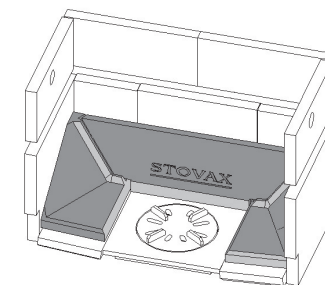

MULTI-FUEL KIT FOR RIVA CASSETTES AND FREESTANDING STOVES

If you expect to burn smokeless fuels with a Riva Cassette or Riva Freestanding stove then you will need to fit the Multi-fuel Kit. By placing the cast iron guides into the base of the firebox, you will decrease the amount of fuel you need to load and allow the fuel and cinders to fall towards the grate for improved combustion. However, you may still burn logs with equal efficiency.