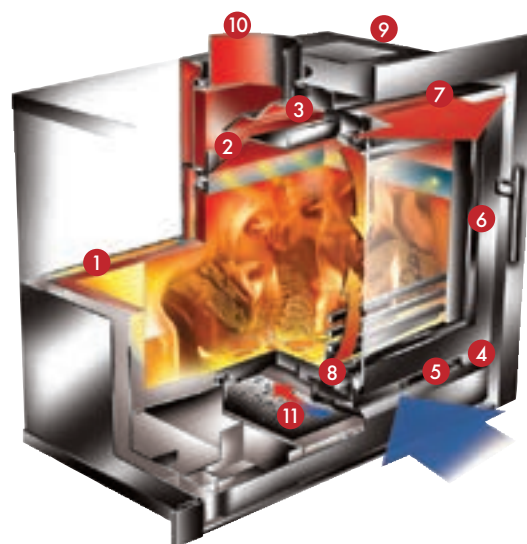

Riva cassettes direct three types of air into the glass-fronted firebox, where they combine to provide superb flame control and exceptional views of the fire, which are further enhanced by Stovax's Airwash system that helps keep the glass clean.

Key Design Features

1. High density, thermal brick liner system.
2. Heated air jets from Cleanburn ports on all three sides burn hydrocarbons in smoke.
3. Unique stainless steel baffle (multi-fuel).
4. Single combustion control lever.
5. Unique "Opti-Burn" setting provides optimum efficiency and visual effect for woodburning.
6. Airtight door with removable stainless steel handle.
7. Convected and radiant heat.
8. Externally operated riddling grate.
9. Convected heat ducting system outlets (Riva 50, 55, 66 & 76 cassettes only).
10. Easy fit flue connection through cassette.
11. Removable stainless steel ashpan.
12. Optional cast iron, multi-fuel kit† (not illustrated)
13. Optional stainless steel tool holder (not illustrated)
14. Optional Smoke Control Kit enables the burning of logs in Smoke Control Areas (Riva 40, 45, 50, 55 & 66 cassettes only - not illustrated)
15. Optional fan-assisted convection system (Riva 50, 55, 66 & 76 cassettes only - not illustrated)
16. Optional ash caddy (not illustrated)