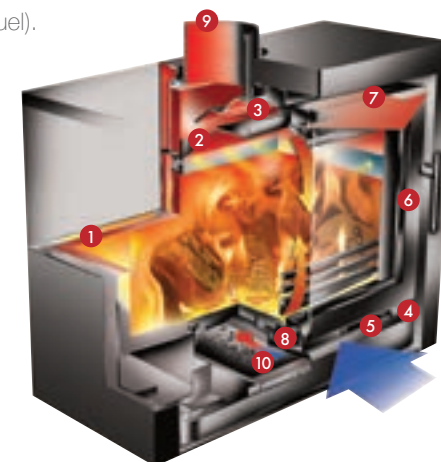

Key Design Features

1. High density, thermal brick liner system.
2. Heated air jets from Cleanburn ports on all three sides burn hydrocarbons in smoke.
3. Unique stainless steel baffle (multi-fuel).
4. Two combustion control levers.
5. Unique "Opti-Burn" setting provides optimum efficiency and visual effect for woodburning.
6. Airtight door with removable stainless steel handle.
7. Convected and radiant heat.
8. Externally operated riddling grate.
9. Top or rear flue exit connecting stove to flue pipe.
10. Removable stainless steel ashpan.
11. Optional cast iron, multi-fuel kit[†] (not illustrated).
12. Optional stainless steel tool holder (not illustrated).
13. Optional ash caddy (not illustrated).
14. Optional stove benches (not illustrated - see page 36).
15. Optional Smoke Control Kit enables the burning of logs in Smoke Control Areas (Riva F40 & F66 stoves only - not illustrated).