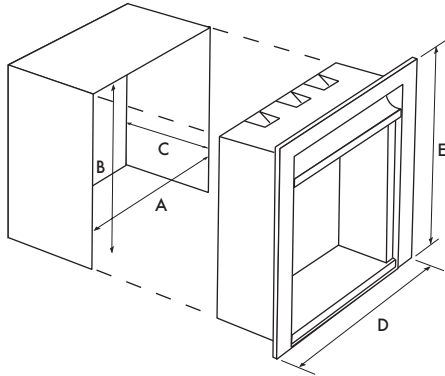

RIVA OPEN FIRES | INFORMATION

A HETAS approved installer should undertake a site survey prior to purchase and must install any Riva Open Convector Fire. Your Stovax retailer will be able to advise on this and, in particular, the use of high temperature (1300°C) plaster/screed in the area around the fire. You may view/download complete installation instructions at our website - www.stovax.com. These diagrams cover some of the basic requirements. All fires should be installed by a competent person to the requirement of Building Regulations (Document J) and include the fitting of adequate ventilation to ensure safe use. Usually older buildings do not need any additional ventilation for appliances up to 5kW, but modern houses will need additional ventilation in all cases.

OPEN CONVECTOR FIRE DIMENSIONS

(all dimensions in mm)	16"	16" Low	22"	22" Low	24"	24" Low	26"	26" Low	28"
A	420	420	570	570	620	620	670	670	720
B	560	510	620	560	620	560	620	560	620
C	360	360	360	360	360	360	360	360	360
D	474	474	624	624	674	674	724	724	774
E	592	542	652	592	652	592	652	592	652
Weight	62kg	59kg	83kg	76kg	86kg	81kg	89kg	86kg	97kg

RIVA TRADITIONAL & ARTS PRODUCT CODES

	16"	22"	24"	26"	28"
Riva Open Convector - standard height	8610	8604	8606	8608	8673
Riva Open Convector - low lintel	8611	8605	8607	8609	N/A
Front/grate options					
Cast iron basket (required for multi-fuel)	8686	8687	Use 22"	8688	Use 26"
Ashpan (required for multi-fuel)	8652	8653	Use 22"	8654	Use 26"
Black Holyrood front with log tray†	8627	8628	8629	8630	N/A
Polished Holyrood front with log tray†	8627P	8628P	8629P	8630P	N/A
Portcullis front with log tray†	8678	8666	8667	8668	N/A
Castle front with log tray†	N/A	8623	8624	8625	N/A
Frame options					
Profil Brass - low lintel	N/A	8636	8638	8640	N/A
Profil Brushed Stainless - standard height	8633BS	8635BS	N/A	8639BS	8626BS
Profil Brushed Stainless - low lintel	8674BS	8636BS	N/A	8640BS	N/A
Arts Matt Black	8700	N/A	N/A	N/A	N/A
Other options					
Clip-in sparkguard - standard height*	8690	8691	8692	8693	8694
Clip-in sparkguard - low lintel*	8695	8696	8697	8698	N/A
Standard flue gather	N/A	8658	8659	8660	N/A
Offset flue gather	N/A	8663	8664	8665	N/A

RIVA CONTEMPORARY PRODUCT CODES

	16"	22"	26"
Riva Open Convector - standard height	8610	8604	8608
Frame options			
Steel Frame - rectangular	8730	8732	8736
Steel Frame - square	N/A	8733	8737
Tray options			
Multi-fuel tray	8705	8710	8720
Log tray	8706	8711	8721
Log retainer options			
4 bar log retainer (multi-fuel)	8708	8713	8723
3 bar log retainer (wood only)	8707	8712	8722
Solid log retainer (wood or multi-fuel)	8709	8714	8724
Other options			
Clip-in sparkguard	8740	8741	8743
Standard flue gather	N/A	8658	8660
Offset flue gather	N/A	8663	8665

*Can be used with Holyrood front options, but as freestanding only
† For woodburning only